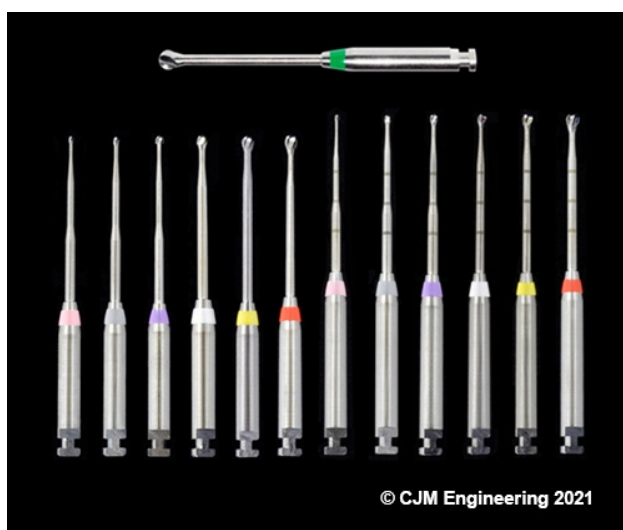

Munce Discovery Burs® Troughers

The Shallow Troughers (31mm) were specifically designed for procedures on the chamber floor or just beyond such as troughing for the MB2 canal of maxillary molars, troughing for the middle mesial canal of mandibular molars or to “brush out” the isthmus between the MB & ML canals of mandibular molars. Shallow Troughers are also useful where limited inter-arch space precludes the use of the Deep Troughers.

The Deep Troughers (34mm) were designed for deeper operations within the root such as exposure of separated instruments, removal of pulpal tissue from deep within C-shaped canals and chasing severely-calcified canals into the mid-root and beyond.

The Cariesectomy Bur (31mm) has a #6 round carbide head and was designed to facilitate the type of deep caries removal often required in endodontic cases, and for which there was previously no comparable instrument. This bur—often in combination with the #4 Shallow Trougher—is ideal for caries removal from around crown margins from within the access cavity.

Features

- Slow-speed
- Stiff Shaft
- No Heat Generation
- Maintains a Functional View Corridor beyond the Handpiece Head
- Latch-type
- Durable Carbide Head

Code	Size
Munce Discovery Burs® 31mm Shallow Troughers	
S0VP	Variety pack 6 Pieces/Pk
S4025	# ¼ Pink
S4050	# ½ Grey
S4100	# 1 Purple
S4200	# 2 White
S4300	# 3 Yellow
S4400	# 4 Red
S4600	# 6 Green Cariesectomy Bur
4 Pieces per Pack	

Code	Size
Munce Discovery Burs® 34mm Deep Troughers	
D0VP	Variety pack 6 Pieces/Pk
D4025	# ¼ Pink
D4050	# ½ Grey
D4100	# 1 Purple
D4200	# 2 White
D4300	# 3 Yellow
D4400	# 4 Red
4 Pieces per Pack